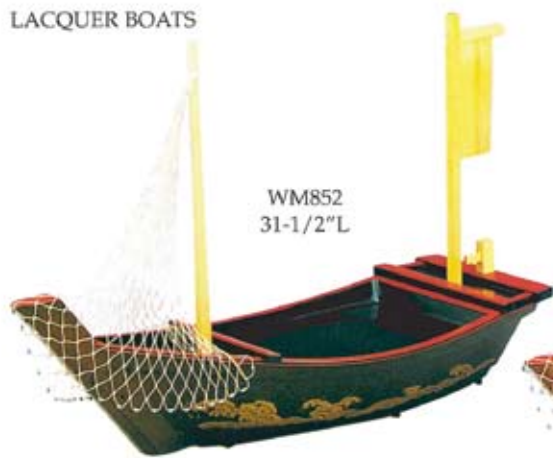

LACQUER BOATS

WM852
31-1/2"L

WM862
26-1/2"L

W1-708-9
16-1/2"L X 6"W (5)

WM874
17-3/4"L X 7-1/2"W

WM851
31-1/2"L

WM861
25"L

W1-708-6
16-1/2"L X 6"W (5)

WM875
17-3/4"L X 7-1/2"W
(5)

OMS-102
3-3/8" Sq.

OMS-100
3-3/8" Sq.

Y-201 (20)

Y-200 (10)

OMS-103
3-3/8" Sq.

OMS-101
2-1/2" Sq.

GIFT CHOPSTICKS
KIDS SINGLE
ADULT SINGLE
ADULT COUPLE
LOGOS CAN BE ENGRAVED