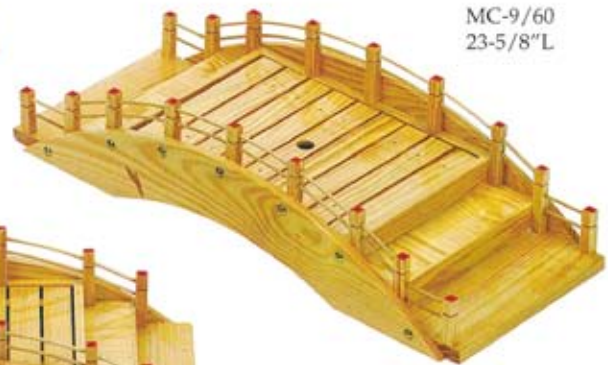

W001/65
25-1/2"L

W001/75
29-1/2"L

W001/90
36"L

W002/67
26-3/8"L

MC-9/60
23-5/8"L

W003/40
15-1/2"L

MC-9/46
18"L

NET1
38-1/2" Sq.
Rice Net

HM-60
24"L

HM-48
19"L

HM-35
13-3/4"L

I-654-45 17-3/4"D X 4-1/2"H
I-654-54 21-1/4"D X 5"H

I-654-60 23-1/2"D X 6-1/2"H
I-654-66 26"D X 7"H
I-654-72 28-1/2"D X 7"H

WOODEN SUSHI CONTAINER