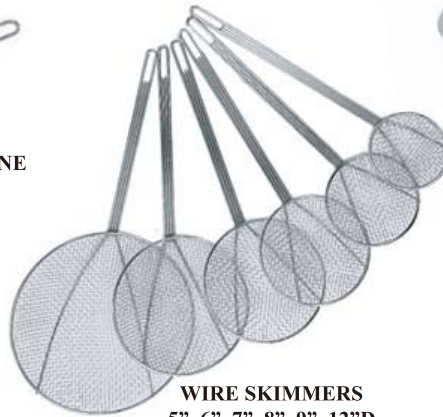

S/S FINE MASH SKIMMERS
6, 7"D

SKIMMERS
6 1/2" ROUND-FINE

S/S SKIMMERS
5 1/2"D

SKIMMERS
6 3/4" SQUARE-FINE

DOUBLE MESH
11 3/4" ROUND HANDLE

S/S NOODLE STRAINERS
MEDIUM MESH, 5 1/2"D X 6 1/2" DEPTH

WIRE SKIMMERS
5", 6", 7", 8", 9", 12"D

CULINARY BASKETS
COARSE MESH, MEDIUM MESH, FINE MESH
8", 10", 12"

BREADING BASKETS
8", 10", 12", COARSE, MEDIUM MASH

REC. 12 7/8" X 6 5/8" X 5", 13 1/4" X 5 3/4" X 10 1/2"
REC. PLASTIC HANDLE: 11" X 5 1/2" X 4"
12 7/8" X 6 1/2" X 5 1/8", 13 1/8" X 5 5/8" X 5 3/4",
17" X 8" X 5 3/4"

WIRE FRY BASKETS PRESS
10 1/2" X 4 3/4"

WIRE FRY BASKETS, NICKEL PLATED
MEDIUM WIRE MESH, HD FRAME
8 1/2", 9 1/2", 11 1/2"

TOSTADA SHELL BASKETS
18 SLOTS, HEAVY-DUTY

TACO SHELL BASKETS
18 SLOTS, HEAVY DUTY

TACO SALAD BOWL BASKET

BOUILLON STRAINERS-EXTRA FINE
8"D, 10"D REGULAR/REINFORCED

CHINA CAP STRAINERS
8", 10" 12", COARSE, FINE MESH