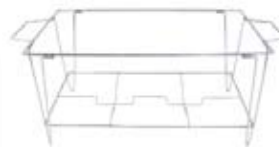

14-9/16" x 12-2/3" x 13-3/8"

22-13/16" x 14-3/16" x 13-3/8"

ROLL TOP CHAFERS
8 qt.

STACKABE FULL-SIZE CHAFER

CONTEMPORARY MARMITES, 7 qt. S/S

FOLDING CHAFER STAND (ONLY)

CHAFFER STORAGE BOX
25"X15"X12"

ALL FULL SIZE CHAFER STANDS

CONTEMPORARY MARMITES, 7 qt. S/S

HINGED DOME COVER

CONTINENTAL CHAFER WATER PANS

CONTINENTAL CHAFER DOME COVERS

CONTINENTAL CHAFER DOME COVERS

COVER CLIP

DIVIDED PAN , FULL SIZE 2 1/2"

CHROME-PLATED COLLAPSIBLE WIRE STAND